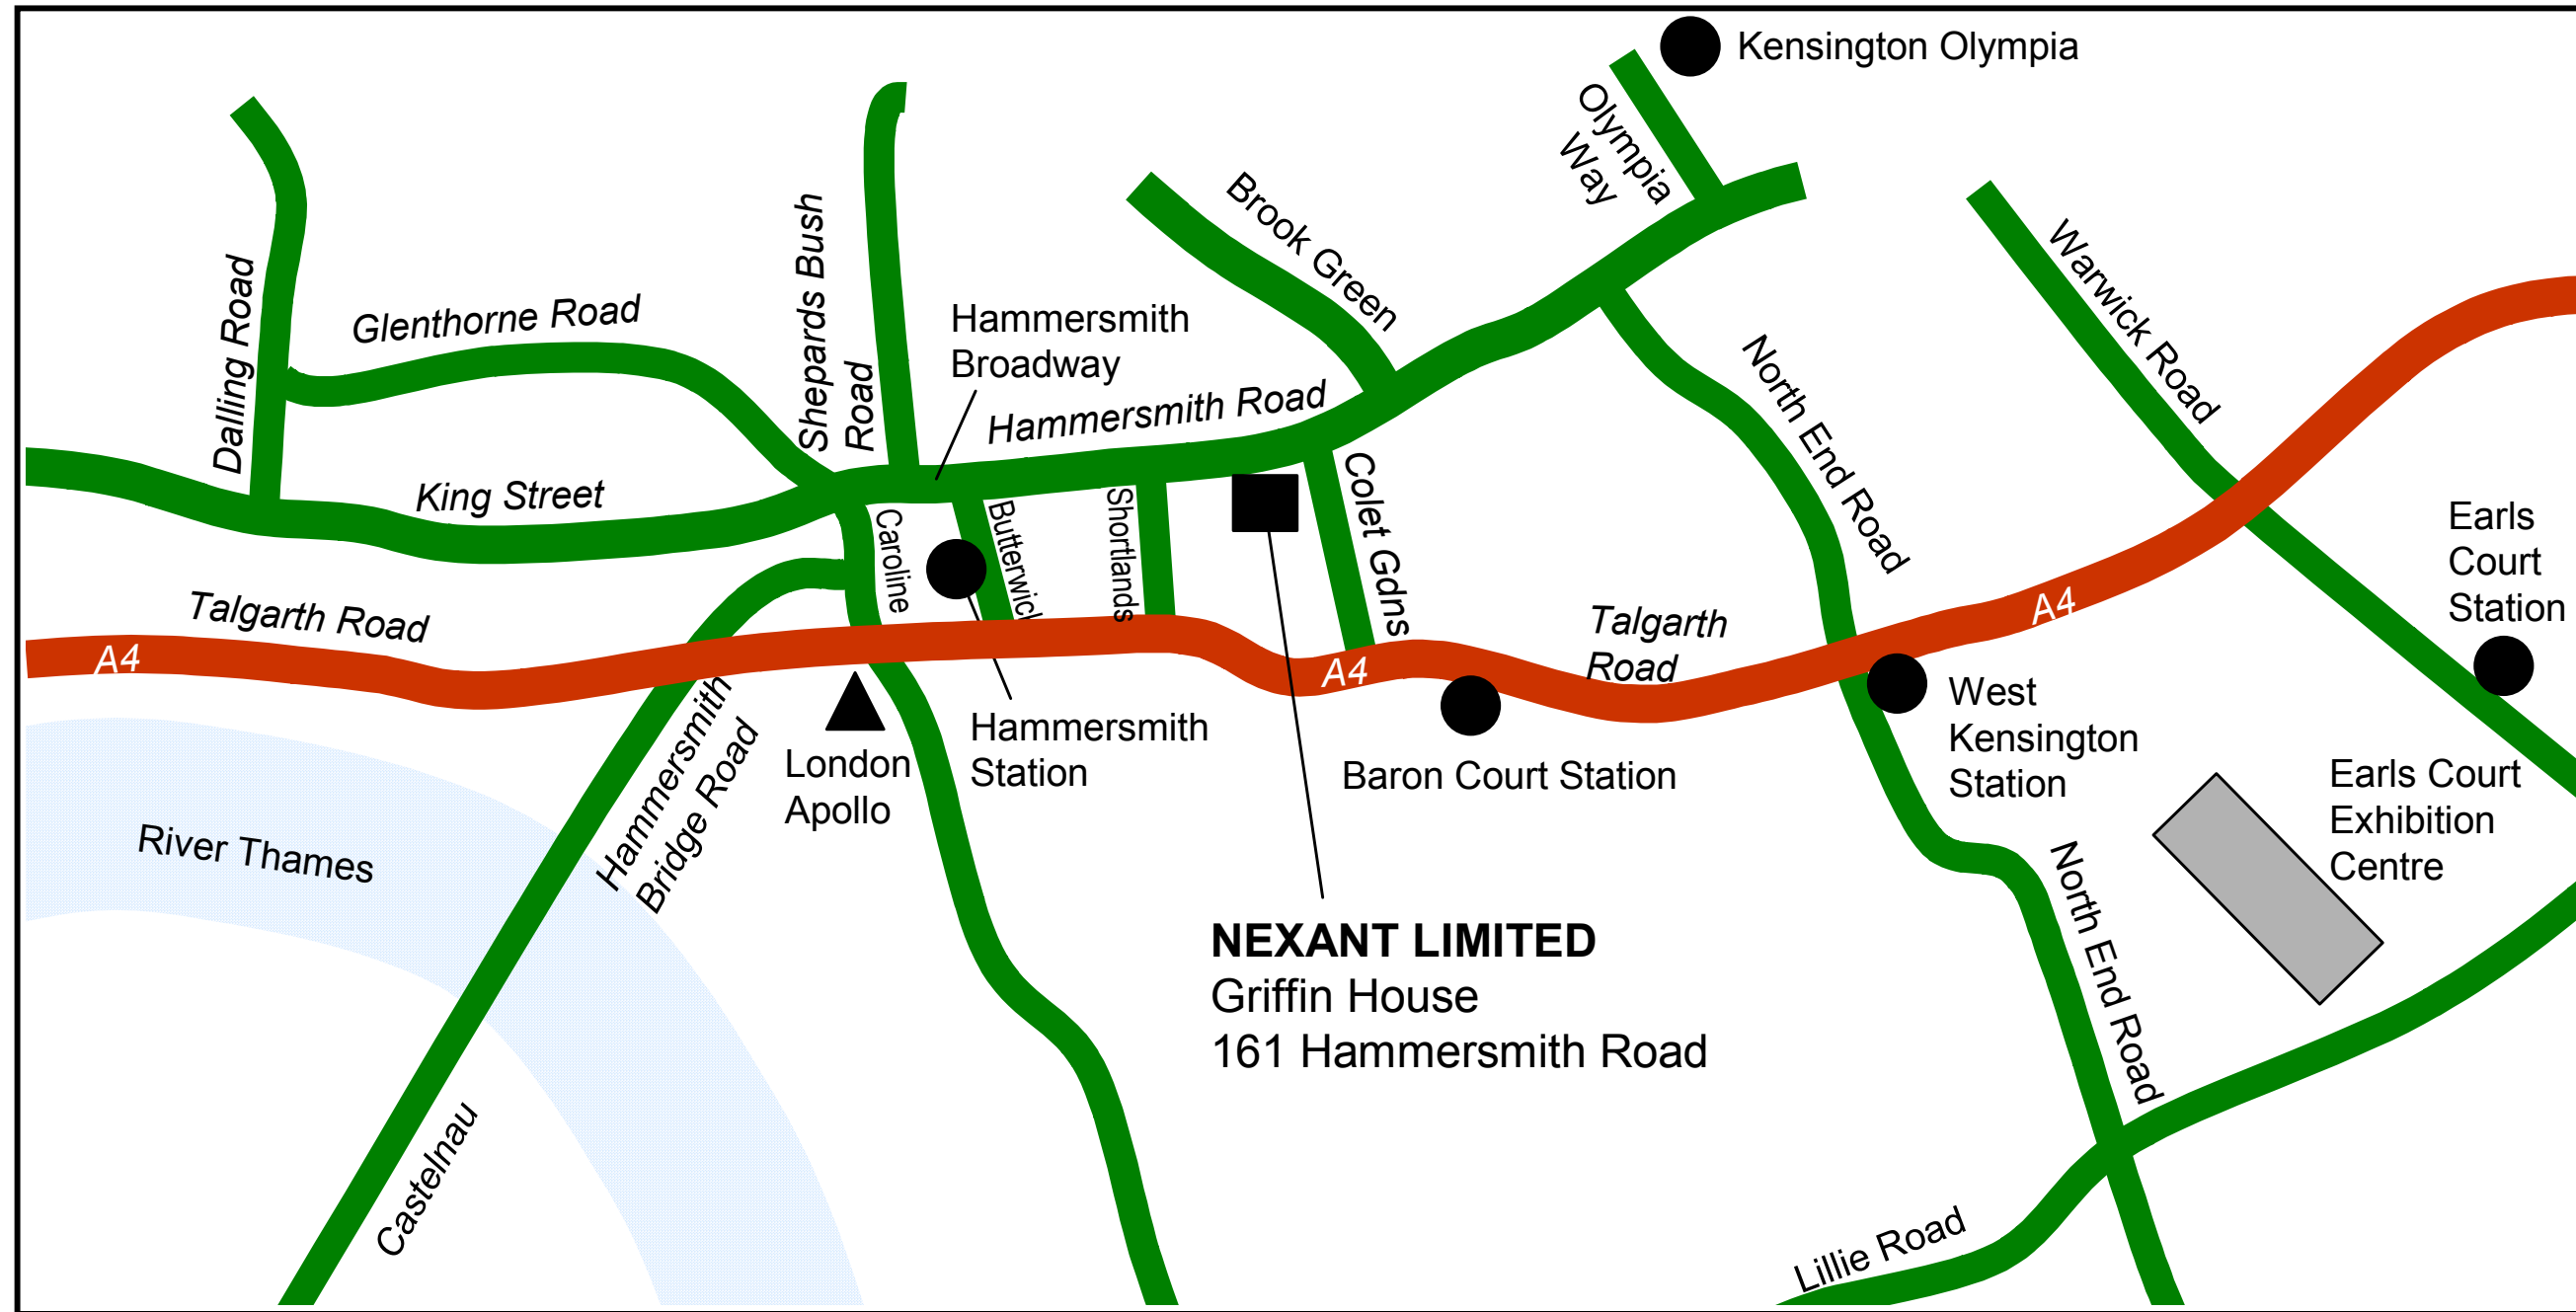

Hammersmith Station: on leaving the station take the exit to **Hammersmith Broadway**, turn right onto **Hammersmith Road** going towards and then continue past the L'Oreal and Bechtel buildings. **Griffin House** is approximately 200m on the right.

Kensington Olympia Station: on leaving the station turn left onto **Olympia Way**. At the top of this road turn right onto **Hammersmith Road** and cross to the other side at the most convenient point. **Griffin House** is approximately 300m on the left.

FROM LONDON HEATHROW AIRPORT

By road: Follow the **M4**, direction Central London. Stay on the **M4** which leads into the **Great West Road (A4)**. Take the **Hammersmith** exit, and drive through to **Hammersmith Broadway**. Turn on to **Hammersmith Road**. Visitor parking is available at our office; please call to book a space.

By underground: Take the **Piccadilly Line** straight through to **Hammersmith Station** (approximately 40 minutes).

By taxi: Black Cab (taxi) (30-60 minutes depending on traffic).

FROM LONDON GATWICK

By train/underground: *Gatwick Express* mainline service to **London Victoria Station** (approximately 35 minutes). Then, by underground to **Hammersmith Station** on the westbound **District Line** (approximately 20 minutes).